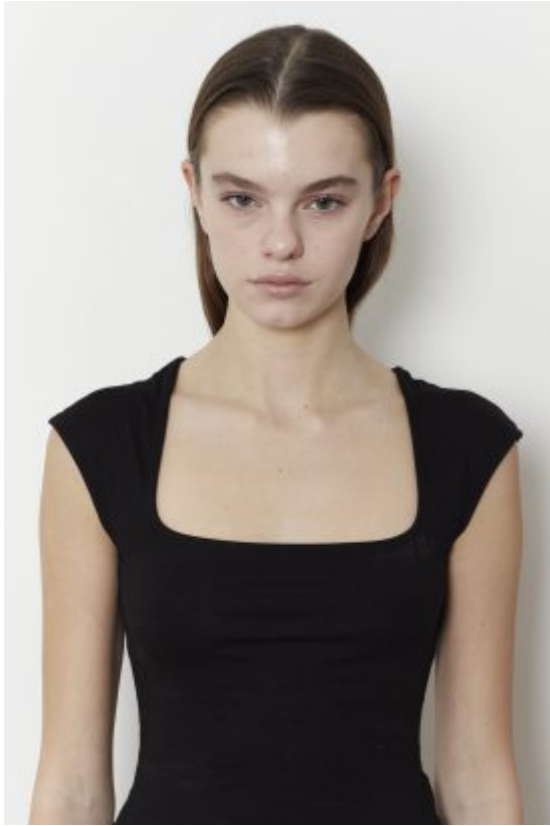

# TRUE MODELS

**Emma Josefson**

173 | 78 / 61 / 88 / 38 | Brown / Green

# TRUE MODELS